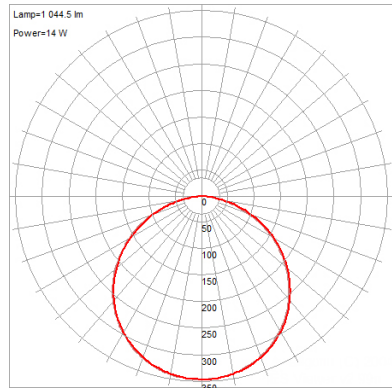

Product Dimensions

Fixture	Canopy
Length :: 7.5"	Length :: N/A
Width :: 7.5"	Width :: N/A
Diameter :: N/A	Diameter :: N/A
Extension :: N/A	Height :: N/A
Height :: 0.5"	
Overall Height :: N/A	

Technical Specifications

Additional Items :: Requires a standard 4 inch Junction Box

Line Drawing #1

Line Drawing #2

Image Not Available

IES File

Toll Free 800-828-5483 • www.AccessLighting.com

14410 Myford Road, Irvine, CA 92606

The information provided is subject to change without notice. ©2020 Access Lighting Corporation. All Rights Reserved
 Rev. 202004 Filename:: 20814LEDD-BRZ_ACR.pdf