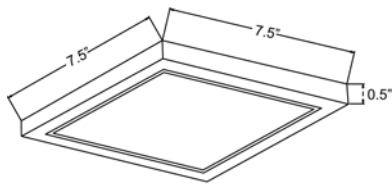

Technical Specifications

Qualifications	Specifications	Photometrics	Recommended Dimmers
Location Rating :: Damp	Frame Material :: Aluminum	CCT :: 3000	(ELV) LUTRON Caseta PD - 6WCL; (ELV) LUTRON Maestro MAELV-600; (ELV) LUTRON Maestro MRF2-6CL; (TRIAC) LUTRON Diva DVCL-153P
Certification :: ETL Listed (US/Canada)	Diffuser Material:: Acrylic	CRI :: 90	
IES File ::	Voltage :: 120v	Wattage :: 15w	
JA8 Compliant :: Yes	Lamping Type :: Dedicated LED	Nominal Lumens :: 1100Lm	
Energy Star :: No	Lamping Base :: SSL	Delivered Lumens :: 1044Lm	
ADA Compliant :: No	Lamp Quantity :: 1		
Marine Grade :: No	Lamp Wattage :: 15 W		
Emergency Lighting :: No	Total Wattage :: 15w		
Warranty :: 5 Year Limited	Lamps Included :: Yes		
	J-Box Type :: Standard		

Additional Items :: Requires a standard 4 inch Junction Box

Line Drawing #1

Line Drawing #2