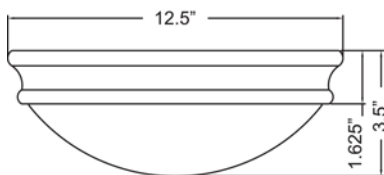

Product Dimensions

Fixture	Canopy
Length :: N/A	Length :: N/A
Width :: N/A	Width :: N/A
Diameter :: 12.5"	Diameter :: N/A
Extension :: N/A	Height :: 1.75"
Height :: 3.5"	
Overall Height :: N/A	

Technical Specifications

Photometrics

CCT :: 2700
 CRI :: N/A
 Wattage :: 120w
 Nominal Lumens :: 1600Lm
 Delivered Lumens :: N/A

Recommended Dimmers

(TRIAC) Any Standard Dimmer

Additional Items :: 0

Line Drawing #1

Line Drawing #2