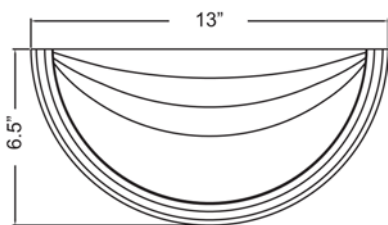

Model No :: **20635LEDDL P-SAT/ALB**
Name :: Crest

Project Name :: _____
Location :: _____
Type :: _____
Quantity :: _____
Notes :: _____

Product Information

Product ID :: 20635
UPC Code :: 641594221558
Mounting Type :: Wall
Finish :: Satin (SAT)
Diffuser :: Alabaster (ALB)
Alt. Finishes :: Oil Rubbed Bronze (ORB); Satin (SAT)
Alt. Diffusers :: Alabaster (ALB)

Product Dimensions

Fixture	Canopy
Length :: N/A	Length :: 6.5"
Width :: 13"	Width :: 13"
Diameter :: N/A	Diameter :: N/A
Extension :: 4"	Height :: 0.5"
Height :: 6.5"	
Overall Height :: N/A	

Technical Specifications

Qualifications	Specifications	Photometrics	Recommended Dimmers
Location Rating :: Dry	Frame Material :: Steel	CCT :: 3000	(ELV) LUTRON Skylark SELV-300P; (MLV) COOPER Aspire 9530SW; (TRIAC) LEGRAND Titan CD703-PW
Certification :: UL Listed (US/Canada)	Diffuser Material :: Glass	CRI :: 90	
IES File ::	Voltage :: 120v	Wattage :: 20w	
JA8 Compliant :: Yes	Lamping Type :: Replaceable LED	Nominal Lumens :: 1600Lm	
Energy Star :: Yes	Lamping Base :: E-26	Delivered Lumens :: N/A	
ADA Compliant :: Yes	Lamp Quantity :: 2	Additional Items :: 0	
Marine Grade :: No	Lamp Wattage :: 10 W		
Emergency Lighting :: No	Total Wattage :: 20w		
Warranty :: 3 Year Limited	Lamps Included :: Yes		
	J-Box Type :: Standard		

Line Drawing #1

IES File

Image Not Available

Toll Free 800-828-5483 • www.AccessLighting.com

14410 Myford Road, Irvine, CA 92606

The information provided is subject to change without notice. ©2020 Access Lighting Corporation. All Rights Reserved
Rev. 202004 Filename:: 20635LEDDL P-SAT_ALB.pdf