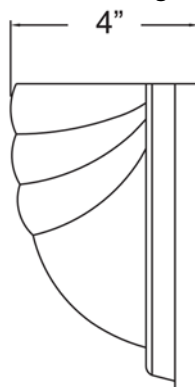

Line Drawing #2

IES File