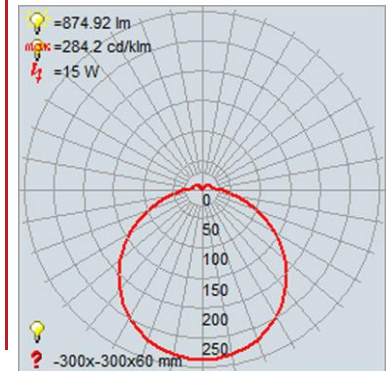

FIXTURE	BACKPLATE / CANOPY
Length:	Length
Width:	Width:
Diameter 12"	Diameter:
Height: 3.5"	Height:
Extension:	
Overall Height:	

TECHNICAL SPECIFICATIONS

SPECIFICATIONS

Frame Material: Metal
Diffuser Material: Acrylic
Lamping Type: SSL (Dedicated LED) Jbox: Standard
Lamping Base: SSL Lamp Wattage: 15 W
Lamp Quantity: 1 Total Wattage: 15 W
Voltage: 120v Lamps Included: Yes

IES FILE

In addition to Access Lighting's purchase and warranty terms and conditions, by signing below or placing an order, you agree that you are authorized to bind the entity placing any order and acknowledge the following: All of sizes and measurements are approximate and all images are for illustrative purposes only. In the event of an inconsistency, the "Product Measurements" section controls. There also may be slight differences in the colors and designs compared to the displayed and printed images.