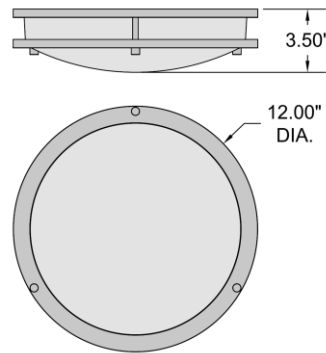

FIXTURE	BACKPLATE / CANOPY
Length:	Length
Width:	Width:
Diameter 12"	Diameter:
Height: 3.5"	Height:
Extension:	
Overall Height:	

TECHNICAL SPECIFICATIONS

SPECIFICATIONS

Frame Material: Metal
Diffuser Material: Acrylic
Lamping Type: SSL (Dedicated LED) Jbox: Standard
Lamping Base: SSL Lamp Wattage: 15 W
Lamp Quantity: 1 Total Wattage: 15 W
Voltage: 120v Lamps Included: Yes

IES FILE

In addition to Access Lighting's purchase and warranty terms and conditions, by signing below or placing an order, you agree that you are authorized to bind the entity placing any order and acknowledge the following: All of sizes and measurements are approximate and all images are for illustrative purposes only. In the event of an inconsistency, the "Product Measurements" section controls. There also may be slight differences in the colors and designs compared to the displayed and printed images.