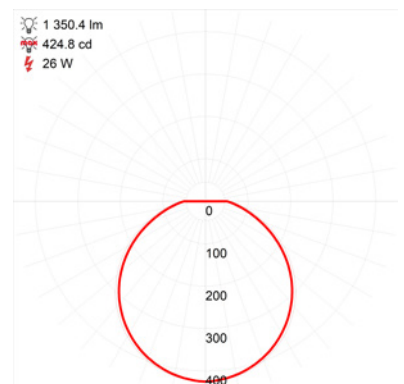

Product Dimensions

Fixture	Canopy
Length ::	Length ::
Width ::	Width ::
Diameter :: 18.5	Diameter ::
Extension ::	Height ::
Height :: 4	
Overall Height ::	

Technical Specifications

Qualifications

Location Rating :: Damp
 Certification :: ETL Listed (US/Canada)
 IES File ::
 JA8 Compliant :: No
 Energy Star :: No
 ADA Compliant :: No
 Marine Grade :: No
 Emergency Lighting :: No
 Warranty :: 1 Year Limited

Photometrics

CCT :: 3000 K
 CRI :: 90
 Wattage :: 30 W
 Nominal Lumens :: 2100
 Delivered Lumens :: 1586

Recommended Dimmers

Additional Items ::

Line Drawing #1

Line Drawing #2

IES File

Toll Free 800-828-5483 • www.AccessLighting.com