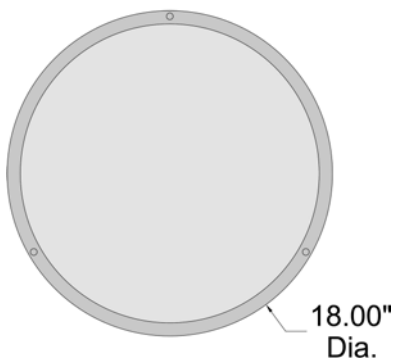

Model No :: **20503LEDD-CH/ACR**
 Name :: Solero II

Project Name :: _____
 Location :: _____
 Type :: _____
 Quantity :: _____
 Notes :: _____

Product Information

Product ID :: 20503
 UPC Code :: 641594237375
 Mounting Type :: Ceiling
 Finish :: Chrome
 Diffuser :: Acrylic Lens
 Alt. Finishes :: Bronze (BRZ); Brushed Steel (BS);
 Chrome (CH)
 Alt. Diffusers :: Acrylic Lens (ACR)

Product Dimensions

Fixture	Canopy
Length ::	Length ::
Width ::	Width ::
Diameter :: 18.5	Diameter ::
Extension ::	Height ::
Height :: 4	
Overall Height ::	

Technical Specifications

Qualifications

Location Rating :: Damp
 Certification :: ETL Listed (US/Canada)
 IES File ::
 JA8 Compliant :: No
 Energy Star :: No
 ADA Compliant :: No
 Marine Grade :: No
 Emergency Lighting :: No
 Warranty :: 1 Year Limited

Specifications

Frame Material :: Metal
 Diffuser Material :: Acrylic
 Voltage :: 120v
 Lamping Type :: LED SSL
 (DLED)
 Lamping Base :: SSL
 Lamp Quantity :: 1
 Lamp Wattage :: 30 W
 Total Wattage :: 30 W
 Lamps Included :: Yes
 J-Box Type :: Standard

Photometrics

CCT :: 3000 K
 CRI :: 90
 Wattage :: 30 W
 Nominal Lumens :: 2100
 Delivered Lumens :: 1586

Recommended Dimmers

Additional Items ::

Line Drawing #1

Line Drawing #2

IES File

Toll Free 800-828-5483 • www.AccessLighting.com