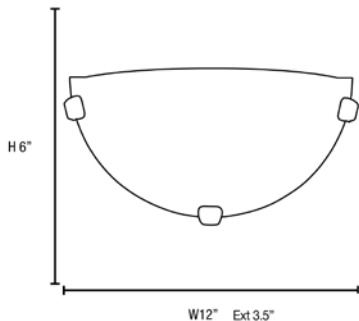

Line Drawing #1

Line Drawing #2

Image Not Available

IES File

Image Not Available

Toll Free 800-828-5483 • www.AccessLighting.com

14410 Myford Road, Irvine, CA 92606

The information provided is subject to change without notice. ©2020 Access Lighting Corporation. All Rights Reserved
Rev. 202004 File name: 20417-ORB_ALB.pdf