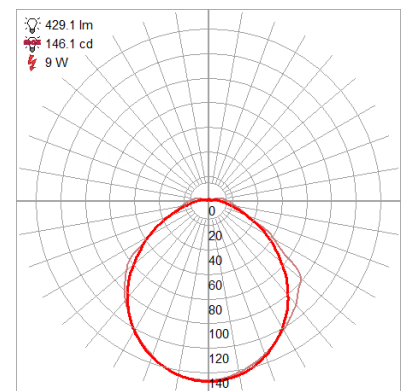

Product Dimensions

Fixture	Canopy
Length :: N/A	Length :: N/A
Width :: 8.5"	Width :: N/A
Diameter :: N/A	Diameter :: N/A
Extension :: 4"	Height :: N/A
Height :: 5.25"	
Overall Height :: N/A	

Technical Specifications

Photometrics

CCT :: 3000
 CRI :: 90
 Wattage :: 9w
 Nominal Lumens :: 800Lm
 Delivered Lumens :: 429Lm

Recommended Dimmers

(ELV) LEVITON Decora DSE06-10Z; (ELV) LUTRON Maestro MAELV-600; (TRIAC) LEVITON Decora Sureslide 6674; (TRIAC) LUTRON Diva DVCL-153P; (TRIAC) LUTRON Skylark CL SCL-153 or SCL-153P

Additional Items :: JA8 compliant when installed outdoors

Line Drawing #1

Line Drawing #2

IES File

Toll Free 800-828-5483 • www.AccessLighting.com

14410 Myford Road, Irvine, CA 92606

The information provided is subject to change without notice. ©2020 Access Lighting Corporation. All Rights Reserved
 Rev. 202004 Filename:: 20280LEDDMG-SAT_OPL.pdf