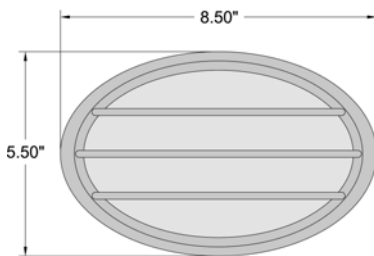

Model No :: **20280LEDDMG-SAT/OPL**
Name :: Cabo

Project Name :: _____
Location :: _____
Type :: _____
Quantity :: _____
Notes :: _____

Product Information

Product ID :: 20280
UPC Code :: 641594236729
Mounting Type :: Wall
Finish :: Satin (SAT)
Diffuser :: Opal (OPL)
Alt. Finishes :: Black (BL); Satin (SAT); White (WH)
Alt. Diffusers :: Opal (OPL)

Product Dimensions

Fixture	Canopy
Length :: N/A	Length :: N/A
Width :: 8.5"	Width :: N/A
Diameter :: N/A	Diameter :: N/A
Extension :: 4"	Height :: N/A
Height :: 5.25"	
Overall Height :: N/A	

Technical Specifications

Qualifications

Location Rating :: Wet
Certification :: ETL Listed (US/Canada)
IES File ::
JA8 Compliant :: Yes
Energy Star :: No
ADA Compliant :: Yes
Marine Grade :: No
Emergency Lighting :: No
Warranty :: 5 Year Limited

Specifications

Frame Material :: Steel
Diffuser Material :: Glass
Voltage :: 120v
Lamping Type :: Dedicated LED
Lamping Base :: SSL
Lamp Quantity :: 1
Lamp Wattage :: 9 W
Total Wattage :: 9w
Lamps Included :: Yes
J-Box Type :: Standard

Photometrics

CCT :: 3000
CRI :: 90
Wattage :: 9w
Nominal Lumens :: 800Lm
Delivered Lumens :: 429Lm

Recommended Dimmers

(ELV) LEVITON Decora DSE06-10Z; (ELV) LUTRON Maestro MAELV-600; (TRIAC) LEVITON Decora Sureslide 6674; (TRIAC) LUTRON Diva DVCL-153P; (TRIAC) LUTRON Skylark CL SCL-153 or SCL-153P

Additional Items :: JA8 compliant when installed outdoors

Line Drawing #1

Toll Free 800-828-5483 • www.AccessLighting.com

14410 Myford Road, Irvine, CA 92606

The information provided is subject to change without notice. ©2020 Access Lighting Corporation. All Rights Reserved
Rev. 202004 Filename:: 20280LEDDMG-SAT_OPL.pdf