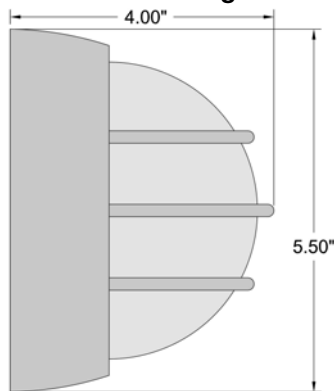

Line Drawing #2