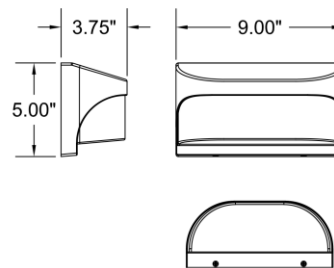

Stock Code: **20021LEDDMG-WH/ACR**

Collection: Laguna

PRODUCT INFORMATION

Base: 20021 Parent: 20021LEDDMG
Mounting Type: Wall UPC: 641594247862
Finish: White
Diffuser: Acrylic Lens

PRODUCT MEASUREMENTS

FIXTURE	BACKPLATE / CANOPY
Length:	Length
Width: 9"	Width:
Diameter	Diameter:
Height: 5"	Height:
Extension: 3.75"	
Overall Height:	

ADDITIONAL NOTES

Project Name: _____

Location: _____

Type: _____

Quantity: _____

Notes: _____

LINE DRAWING

IES FILE

In addition to Access Lighting's purchase and warranty terms and conditions, by signing below or placing an order, you agree that you are authorized to bind the entity placing any order and acknowledge the following: All of sizes and measurements are approximate and all images are for illustrative purposes only. In the event of an inconsistency, the "Product Measurements" section controls. There also may be slight differences in the colors and designs compared to the displayed and printed images.