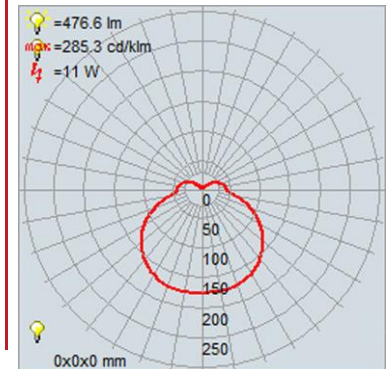

ADDITIONAL NOTES

Project Name: _____

Location: _____

Type: _____

Quantity: _____

Notes: _____

LINE DRAWING

IES FILE